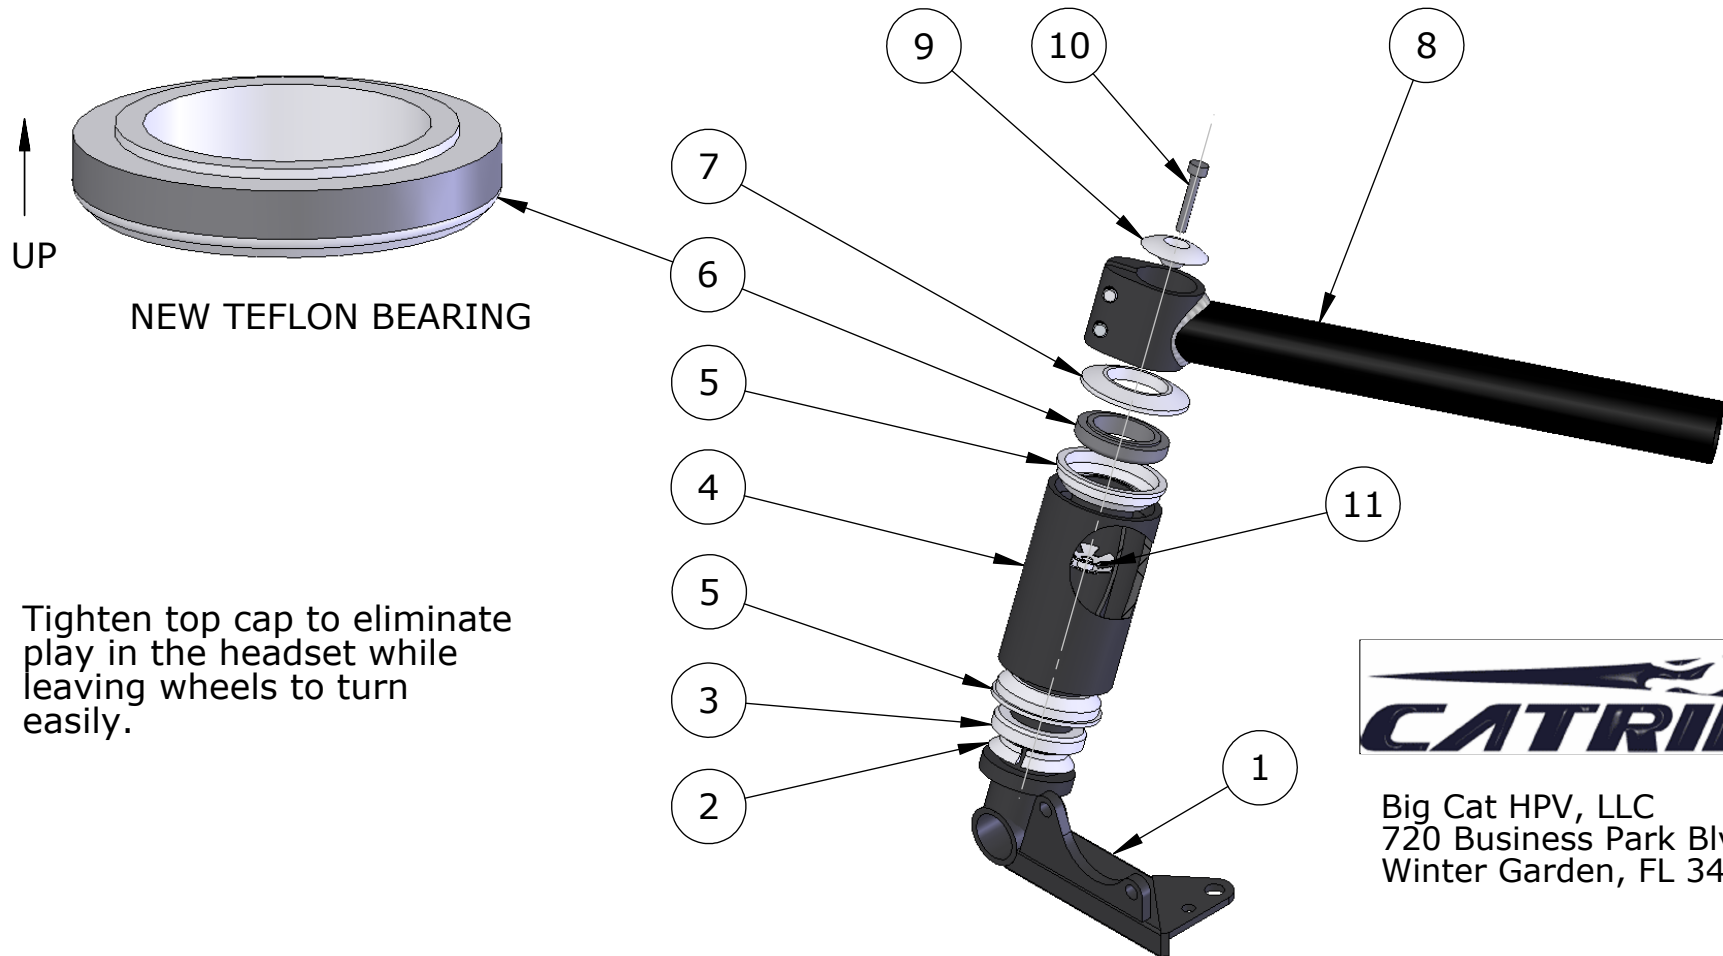

ITEM NO.	PART NUMBER	DESCRIPTION	QTY.
1	SPINDLE		1
2	SPLIT CROWN RACE		1
3	BEARING		1
4	HEAD TUBE		1
5	CUP		2
6	TEFLON BEARING REPLACEMENT	REPLACES TOP BEARING AND CROWN RACE	1
7	DUST COVER		1
8	HANDLEBAR		1
9	TOP CAP		1
10	TOP CAP BOLT		1
11	STAR NUT		1