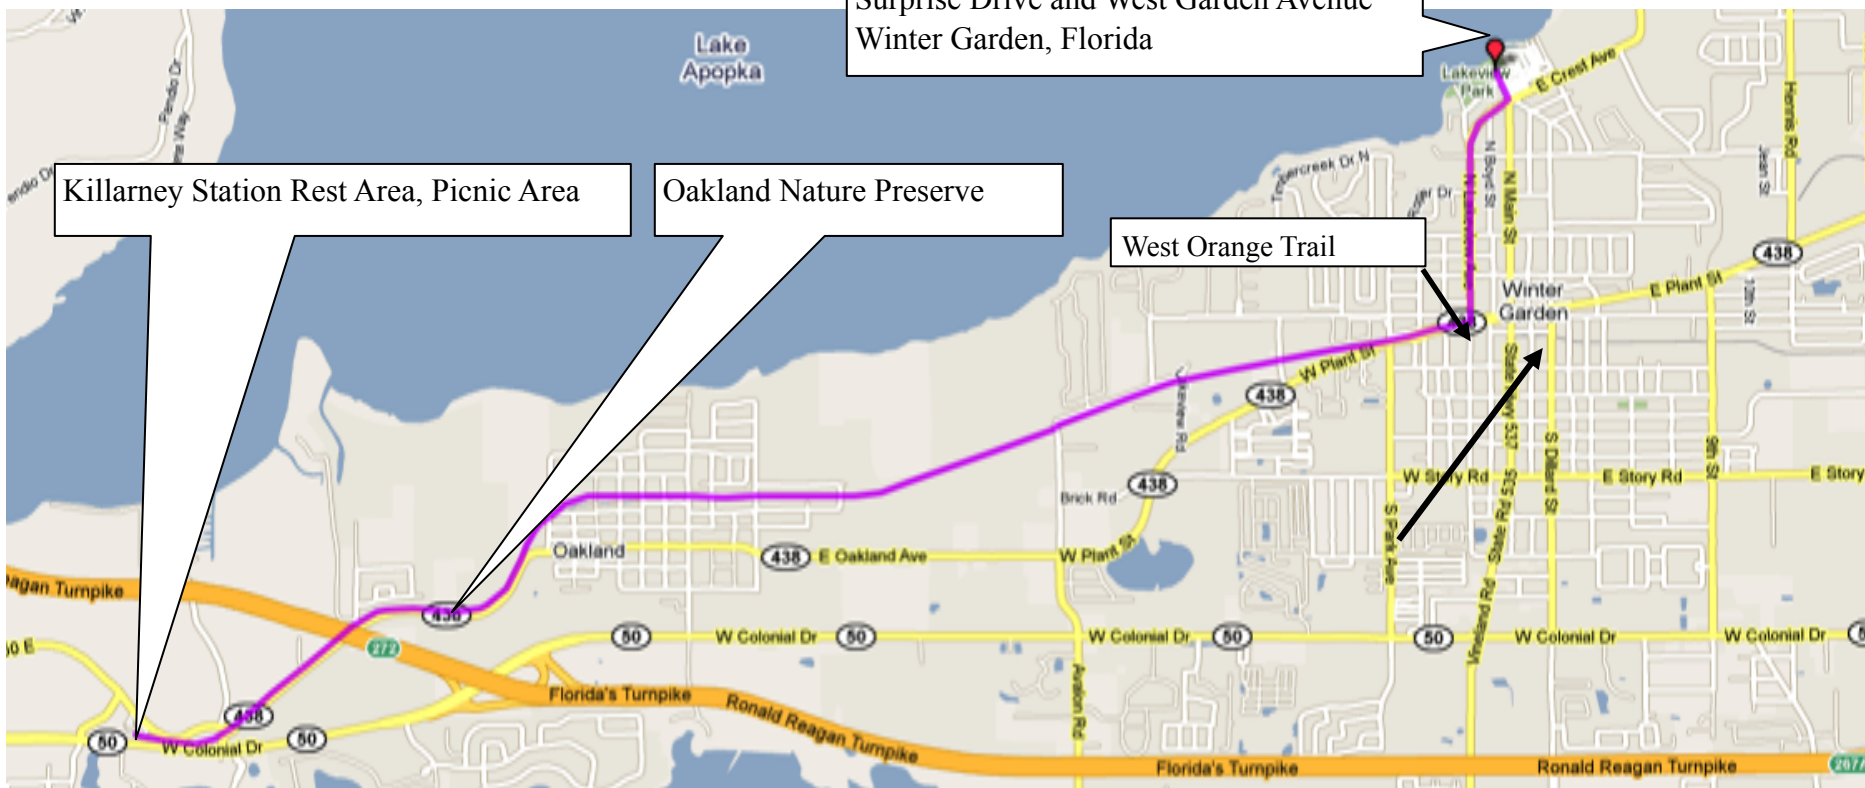

Catrike Rally
March 2, 2013
Winter Garden, FL

11 Mile Ride

Starting Point Lake View Park,
 Surprise Drive and West Garden Avenue
 Winter Garden, Florida

Cumulative Distance	Distance	Where	Notes	Direction	Elevation
0mi	0mi	LakeView Park, Winter Garden, Florida	Surprise Drive and West Garden Avenue	S	158° 78.7ft
0.85mi	0.85mi	West Orange Trail	.8 miles from start	W	260° 131.2ft
3.39mi	2.54mi	Oakland, Florida	3.4 Miles from start	W	250° 147.6ft
4.12mi	0.73mi	Oakland Nature Preserve	4.1 Miles from start	SW	224° 118.1ft
5.47mi	1.35mi	Killarney Station	Rest Area, Picnic Area	NNW	324° 114.8ft