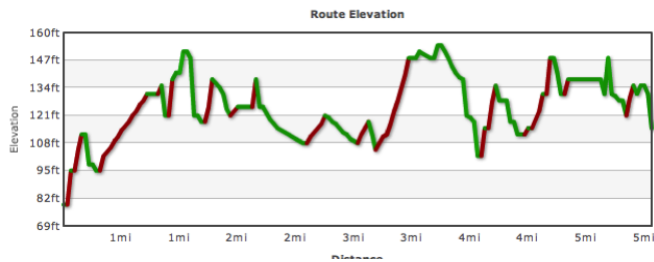

Catrike Rally
March 2, 2013
Winter Garden, FL

11 Mile Ride

Starting Point Lake View Park,
 Surprise Drive and West Garden Avenue
 Winter Garden, Florida

Cumulative Distance	Distance	Where	Notes	Direction	Elevation
0mi	0mi	LakeView Park, Winter Garden, Florida	Surprise Drive and West Garden Avenue	S	158° 78.7ft
0.85mi	0.85mi	West Orange Trail	.8 miles from start	W	260° 131.2ft
3.39mi	2.54mi	Oakland, Florida	3.4 Miles from start	W	250° 147.6ft
4.12mi	0.73mi	Oakland Nature Preserve	4.1 Miles from start	SW	224° 118.1ft
5.47mi	1.35mi	Killarney Station	Rest Area, Picnic Area	NNW	324° 114.8ft