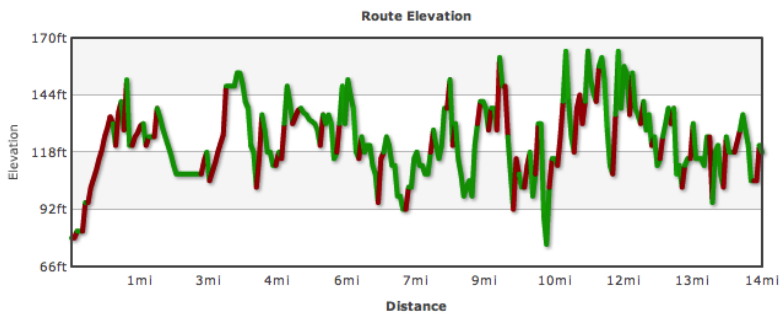

Catrike Rally
March 2, 2013
Winter Garden, FL

30 Mile Ride

Cumulative	Distance	Where	Notes	Direction	Elevation
0mi	0mi	LakeView Park, Winter Garden, Florida	Surprise Drive and West Garden Avenue	S	158° 78.7ft
0.85mi	0.85mi	West Orange Trail	.8 miles from start	W	260° 131.2ft
3.39mi	2.54mi	Oakland, Florida	3.4 Miles from start	W	250° 147.6ft
4.12mi	0.73mi	Oakland Nature Preserve	4.1 Miles from start	SW	224° 118.1ft
5.47mi	1.35mi	Killarney Station	Rest Area, Picnic Area	NNW	324° 114.8ft
7.2mi	1.74mi	Lake County, Florida	State Road 455 7.2 miles from start	WSW	243° 118.1ft
12.14mi	4.93mi	Minneola Trail Head	12.1 miles from start	WNW	287° 124.7ft
13.79mi	1.65mi	Clermont, Florida	Lake Minneola Rest Area	W	248° 118.1ft
14.48mi	0.69mi	Clermont, Florida	End of Trail	NNW	330° 108.3ft